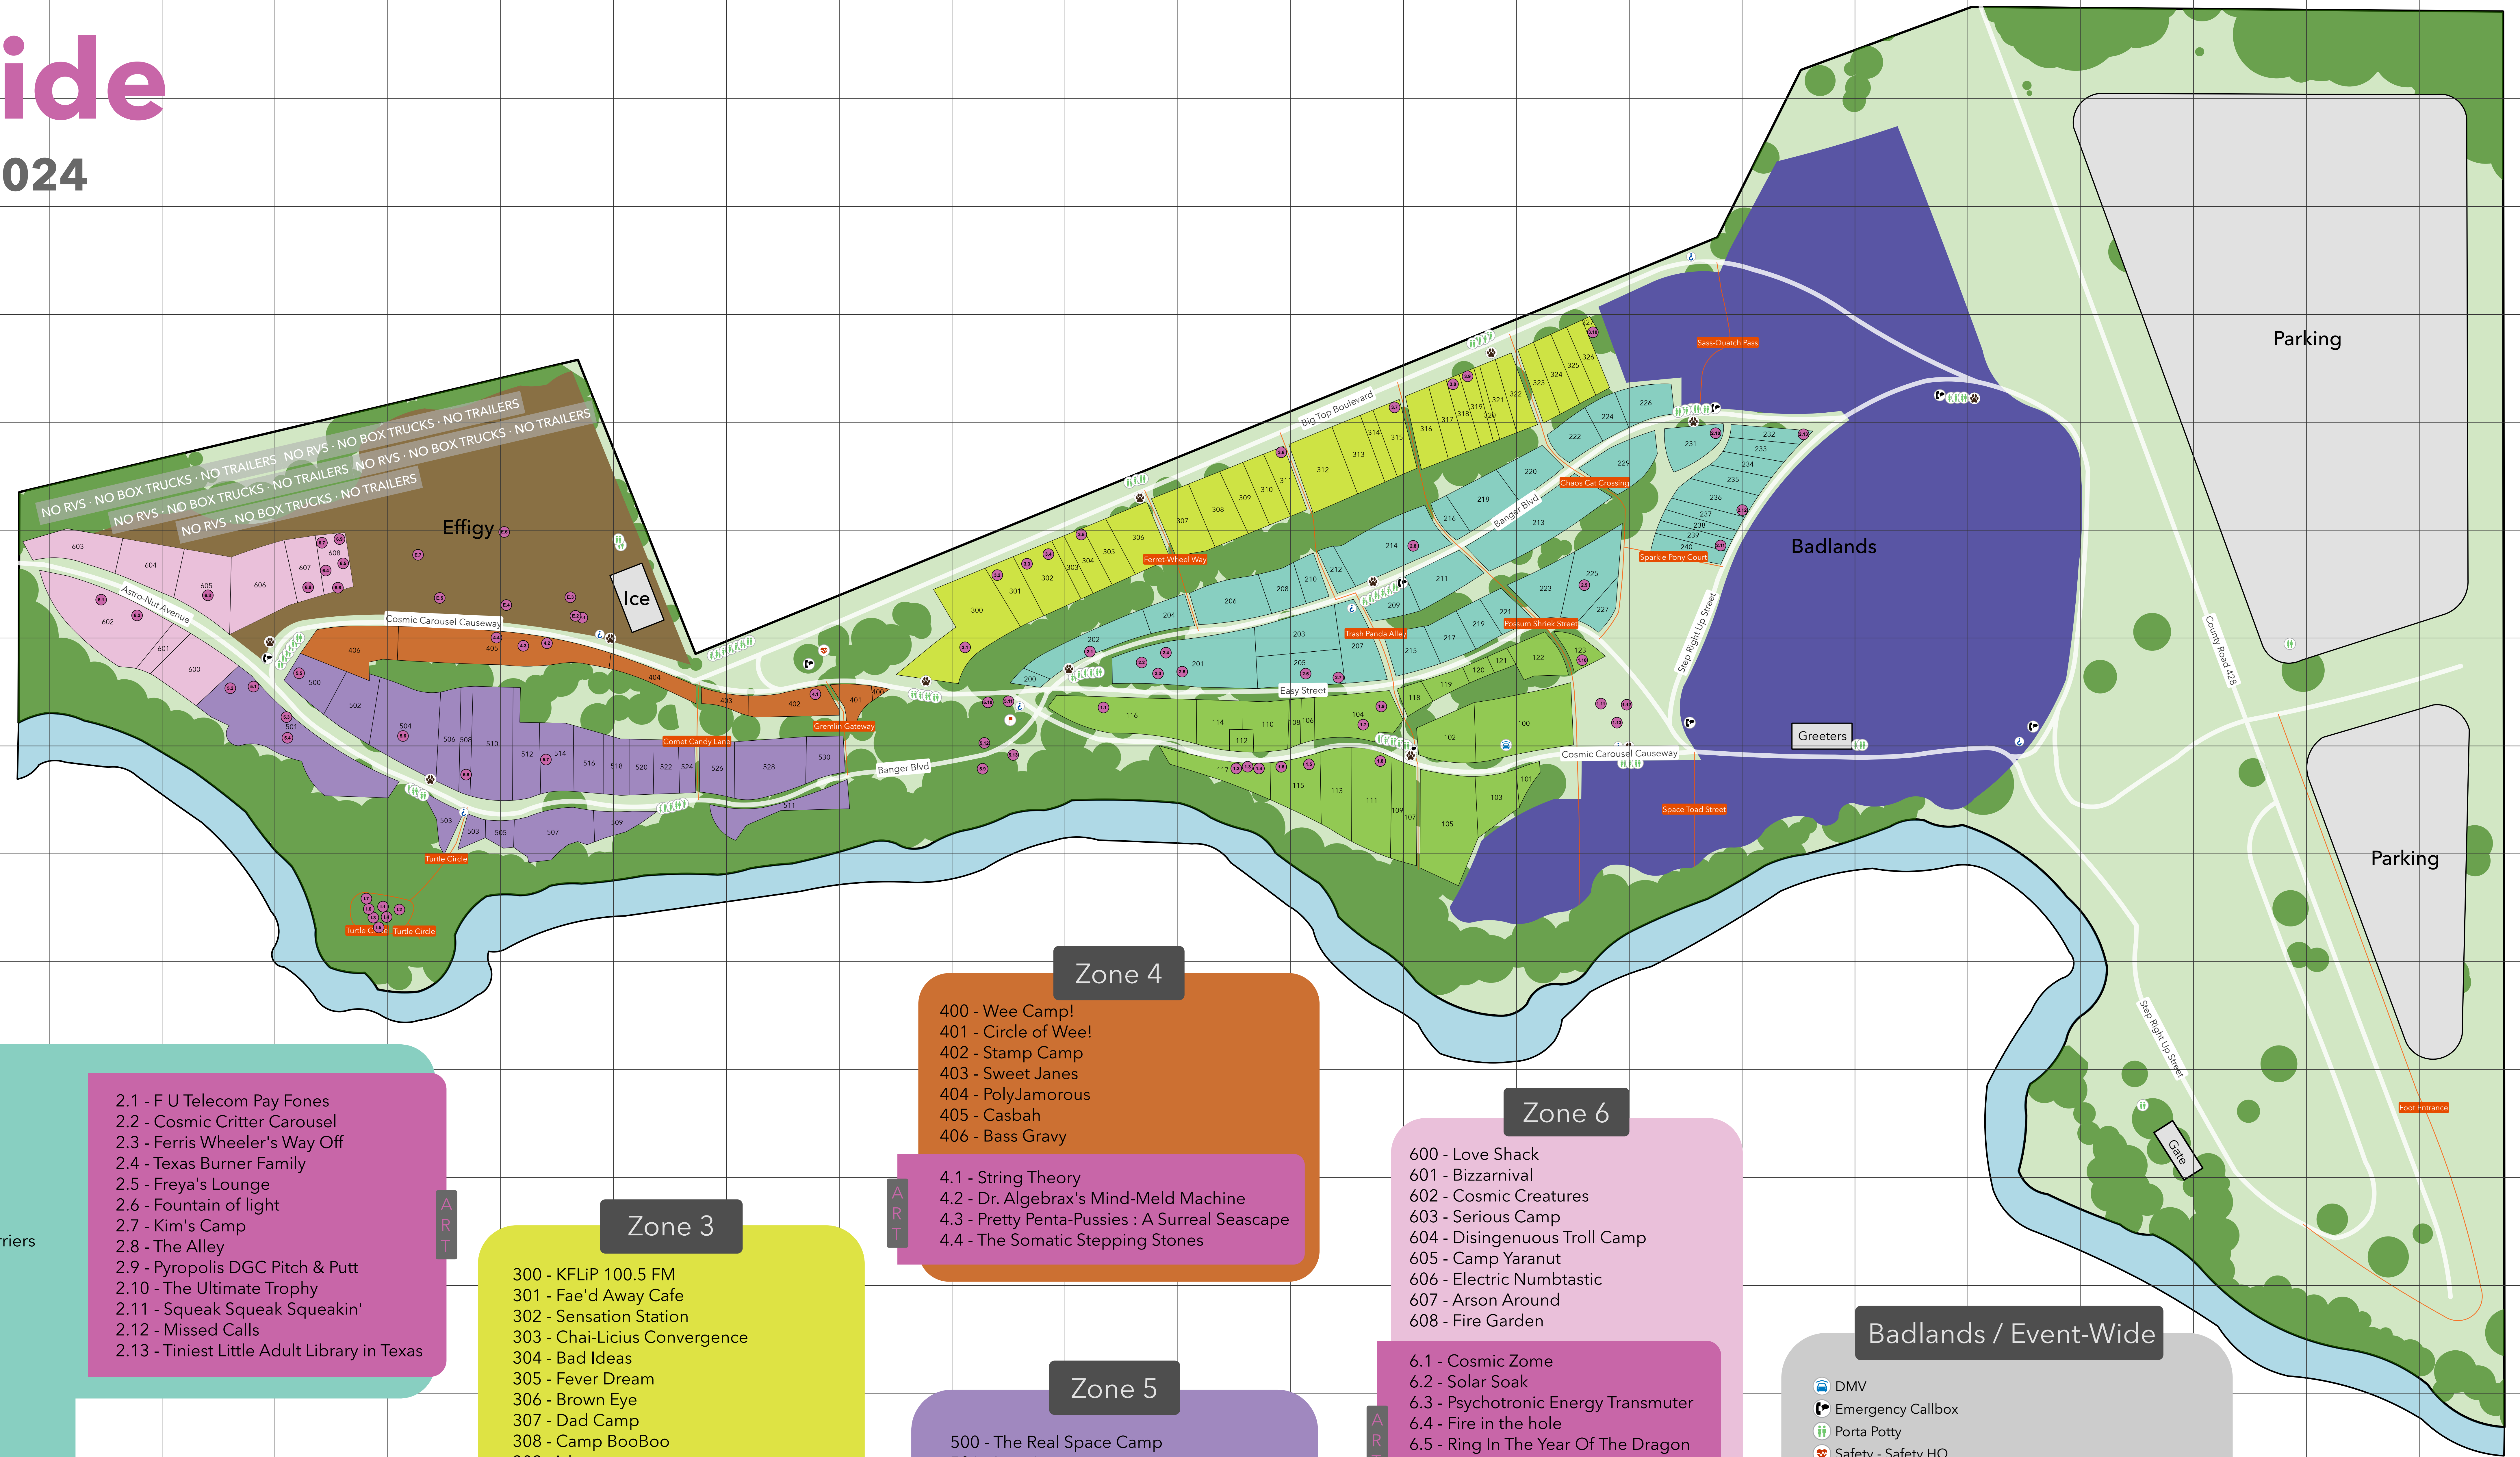

Burning Flipside

City of Pyropolis • May 23 - 27, 2024
Cosmic Creature Carnival

Zone 1

- 100 - DMV
- 101 - Dalliance
- 102 - Beer and Darts
- 103 - Mothman's Spelunge Gym and Cryptid Preserve
- 104 - Cowboys & Hippies
- 105 - Camp Camp
- 106 - Curmudgeon Camp
- 107 - Straight Up
- 108 - Board to Death
- 109 - Camp be That Bad
- 110 - Trippy Truffles
- 111 - Facelazers
- 112 - Open Kimono
- 113 - Embody Oddy Oddy
- 114 - Tasty Notes
- 115 - The Velvet Pocket
- 116 - Yayborhood
- 117 - The Dahba
- 118 - Dacha
- 119 - The Notorious Scoundrels' Club
- 120 - International Trailer of Pancakes
- 121 - Puzzle & Guzzle
- 122 - Kidsville
- 123 - Glow Hole Camp

Zone 3

- 300 - KFLIP 100.5 FM
- 301 - Fae'd Away Cafe
- 302 - Sensation Station
- 303 - Chai-Licious Convergence
- 304 - Bad Ideas
- 305 - Fever Dream
- 306 - Brown Eye
- 307 - Dad Camp
- 308 - Camp BooBoo
- 309 - Ish
- 310 - See Animals
- 311 - Space Camp
- 312 - Circle of Water
- 313 - Fan Camp
- 314 - Bored Games
- 315 - Ranger Danger
- 316 - Science Strays
- 317 - Flaming Floyd Fruteria!
- 318 - We Tried
- 319 - Camp Church Fan
- 320 - Ponder the Orb
- 321 - Shoot That Salty Shot: an interactive experience brought to you by Big Fly
- 322 - Overprepared
- 323 - Safety Third Camp
- 324 - Camp Voyeur
- 325 - Third Camp
- 326 - Chupacabra Policia
- 327 - Polycamporous